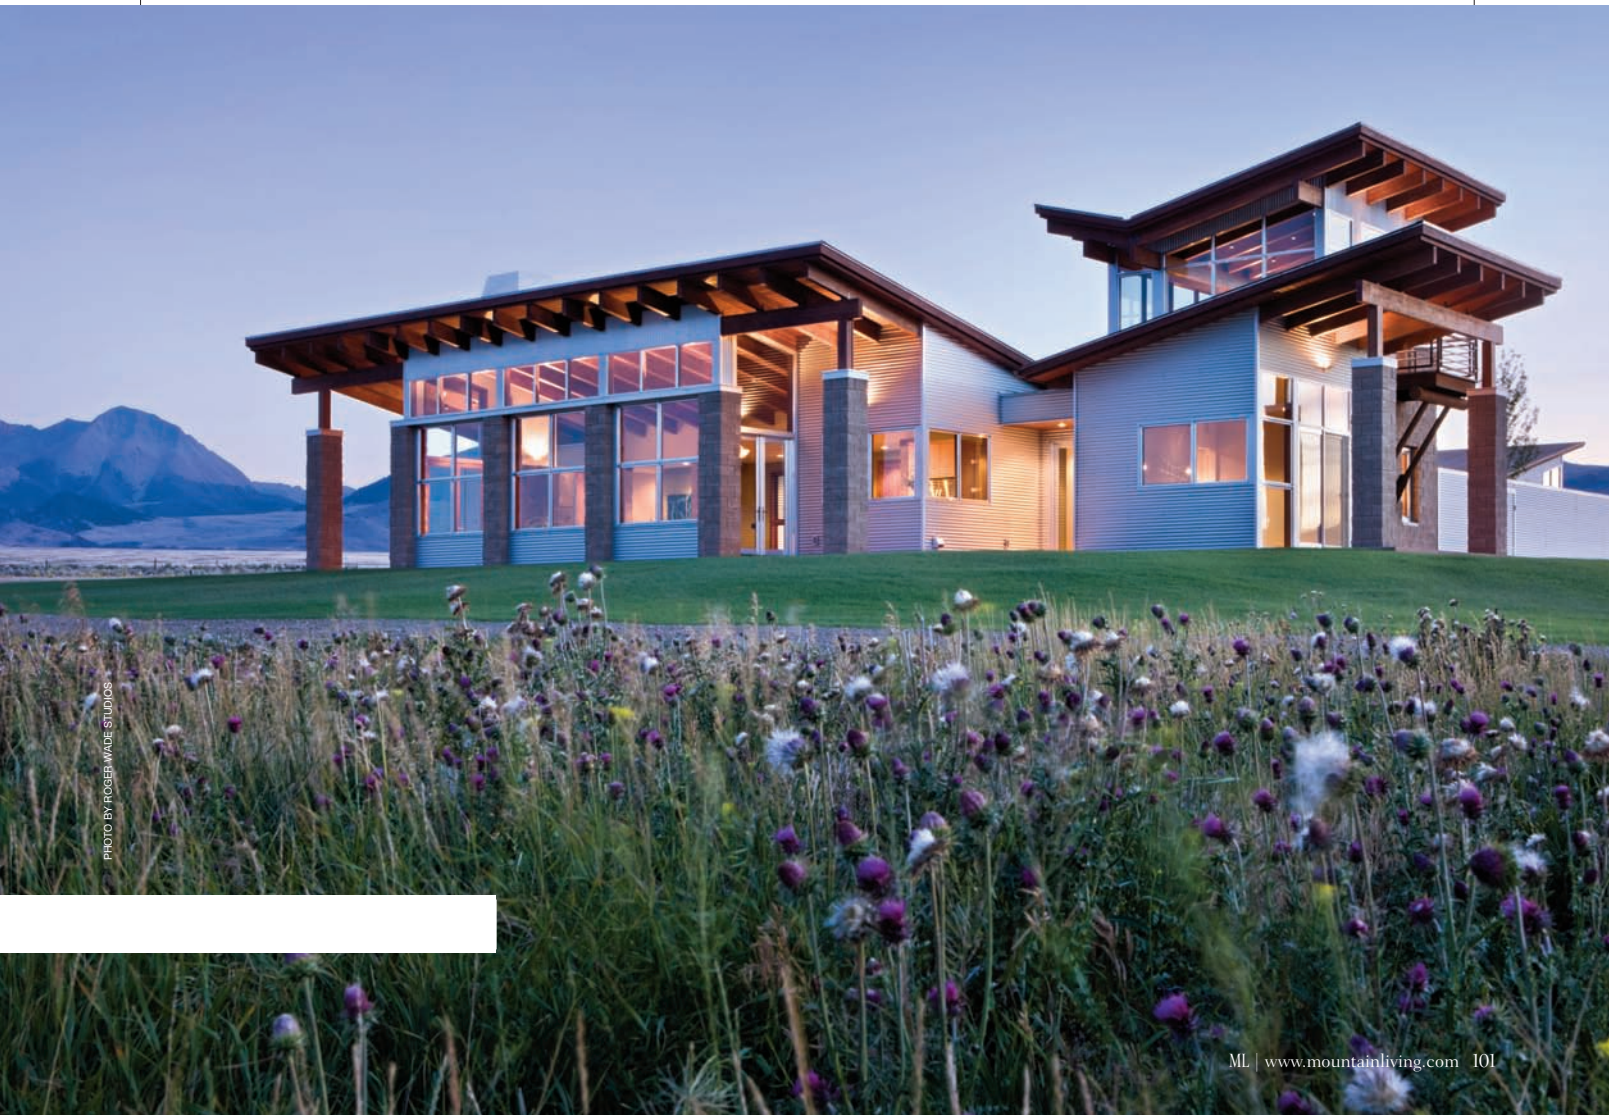

# TOP MOUNTAIN ARCHITECTS & INTERIOR DESIGNERS

PHOTO BY ROGER WADE STUDIOS

PHOTO BY ROBERT WILLMAN

**Backen Gillam Architects**

415-289-3860  
bgarch.com  
2352 Marinship Way  
Sausalito, CA 94965

**Balance Associates, Architects**