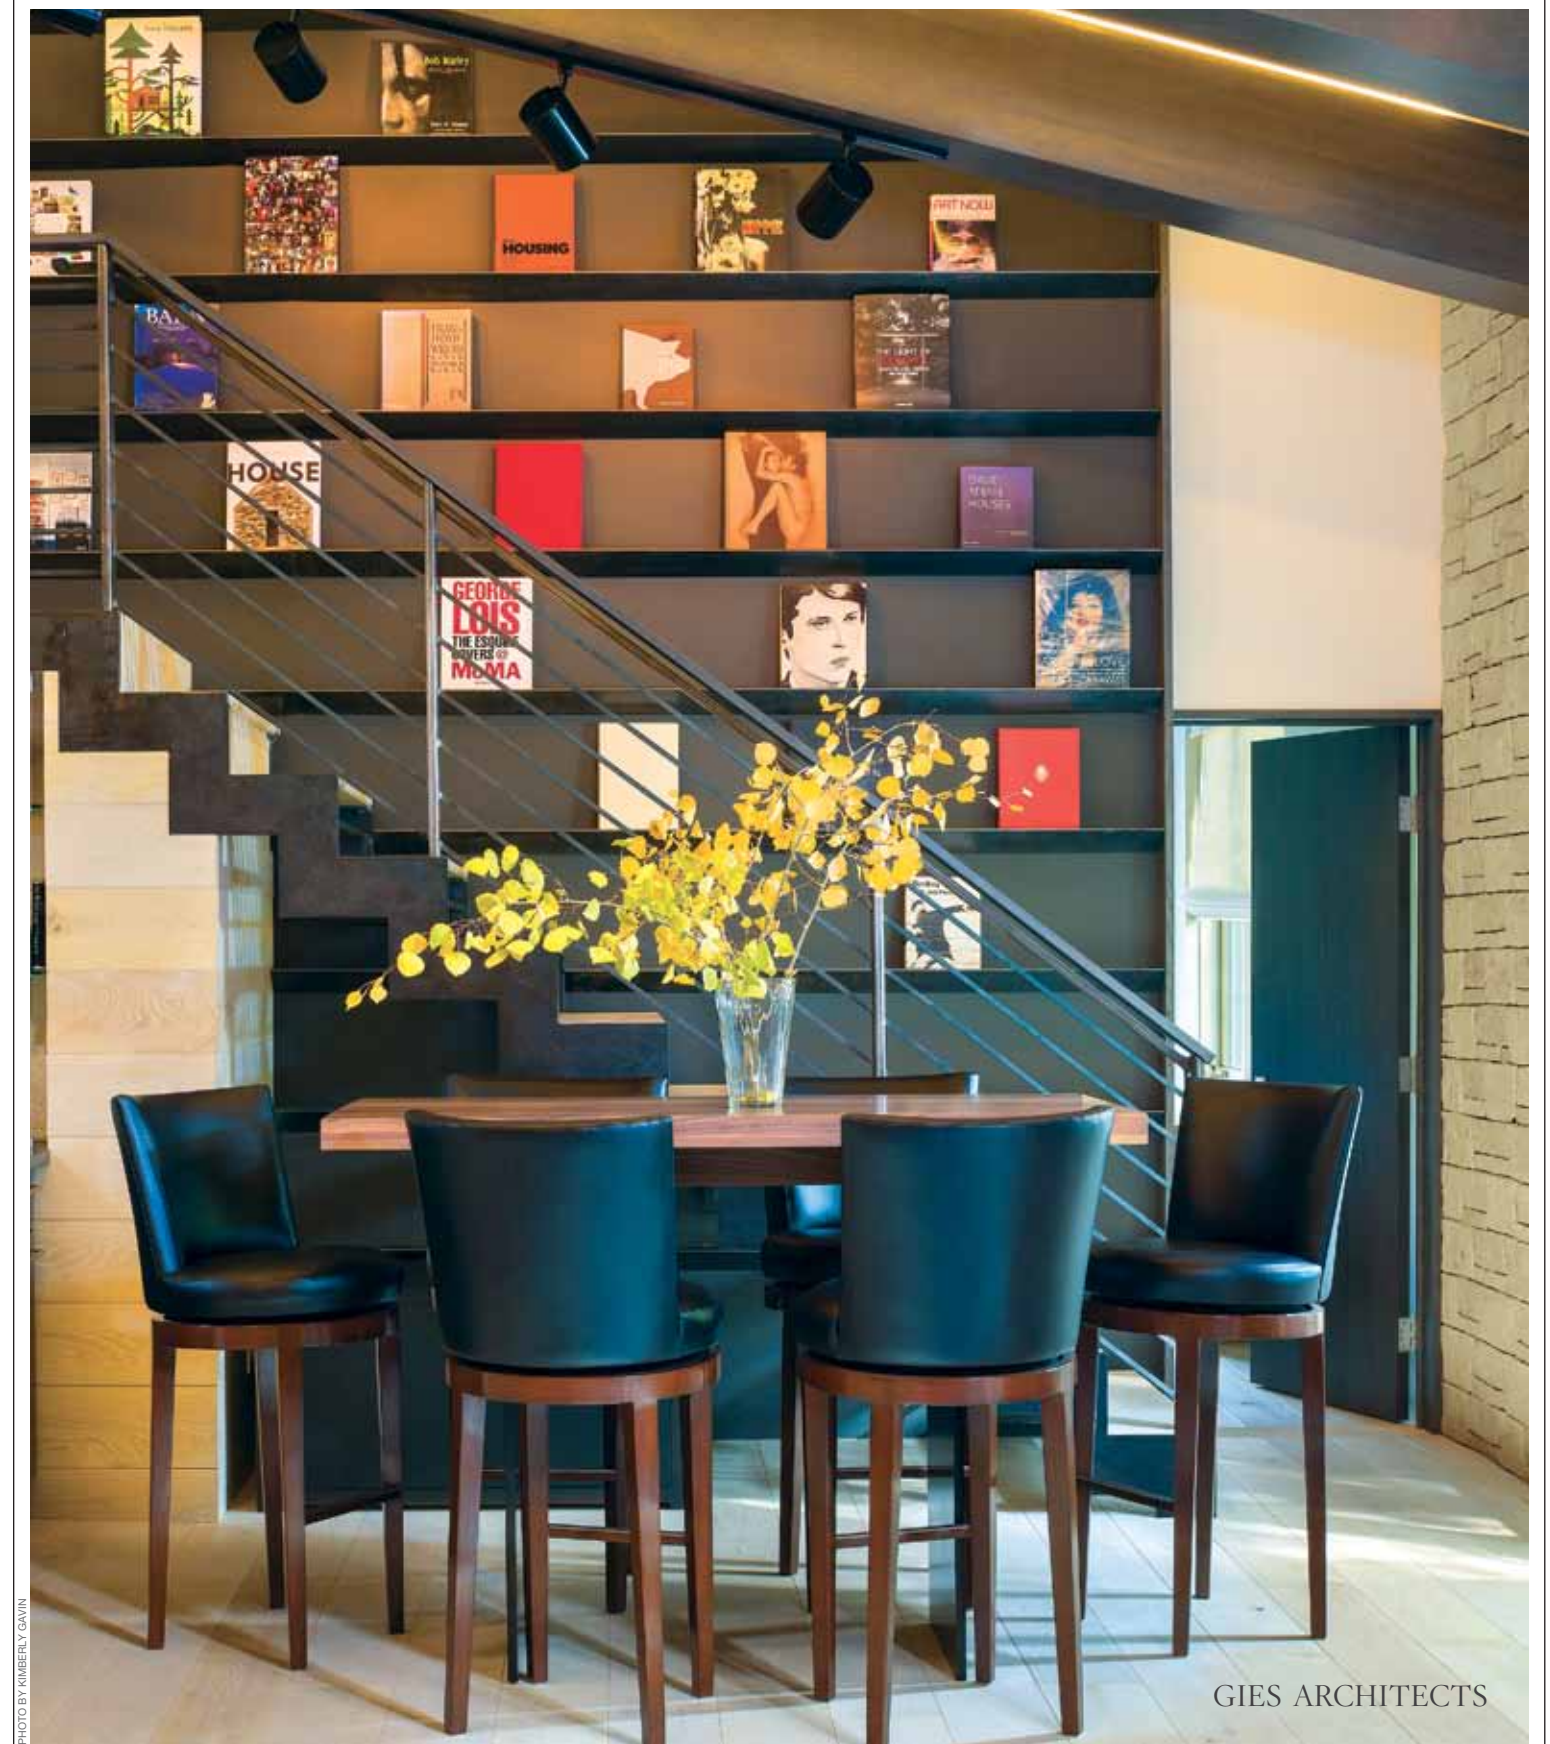

PHOTO BY KIMBERLY GAVIN

GIES ARCHITECTS

GIES ARCHITECTS

Eagle, CO

*Russell Gies
brilliantly transformed
this top-floor condo,
borrowing previously
unused space to
create an extra
bedroom. One of the
home's central design
features is this
minimalist steel
staircase flanked
by a dramatic
full-height bookshelf.*