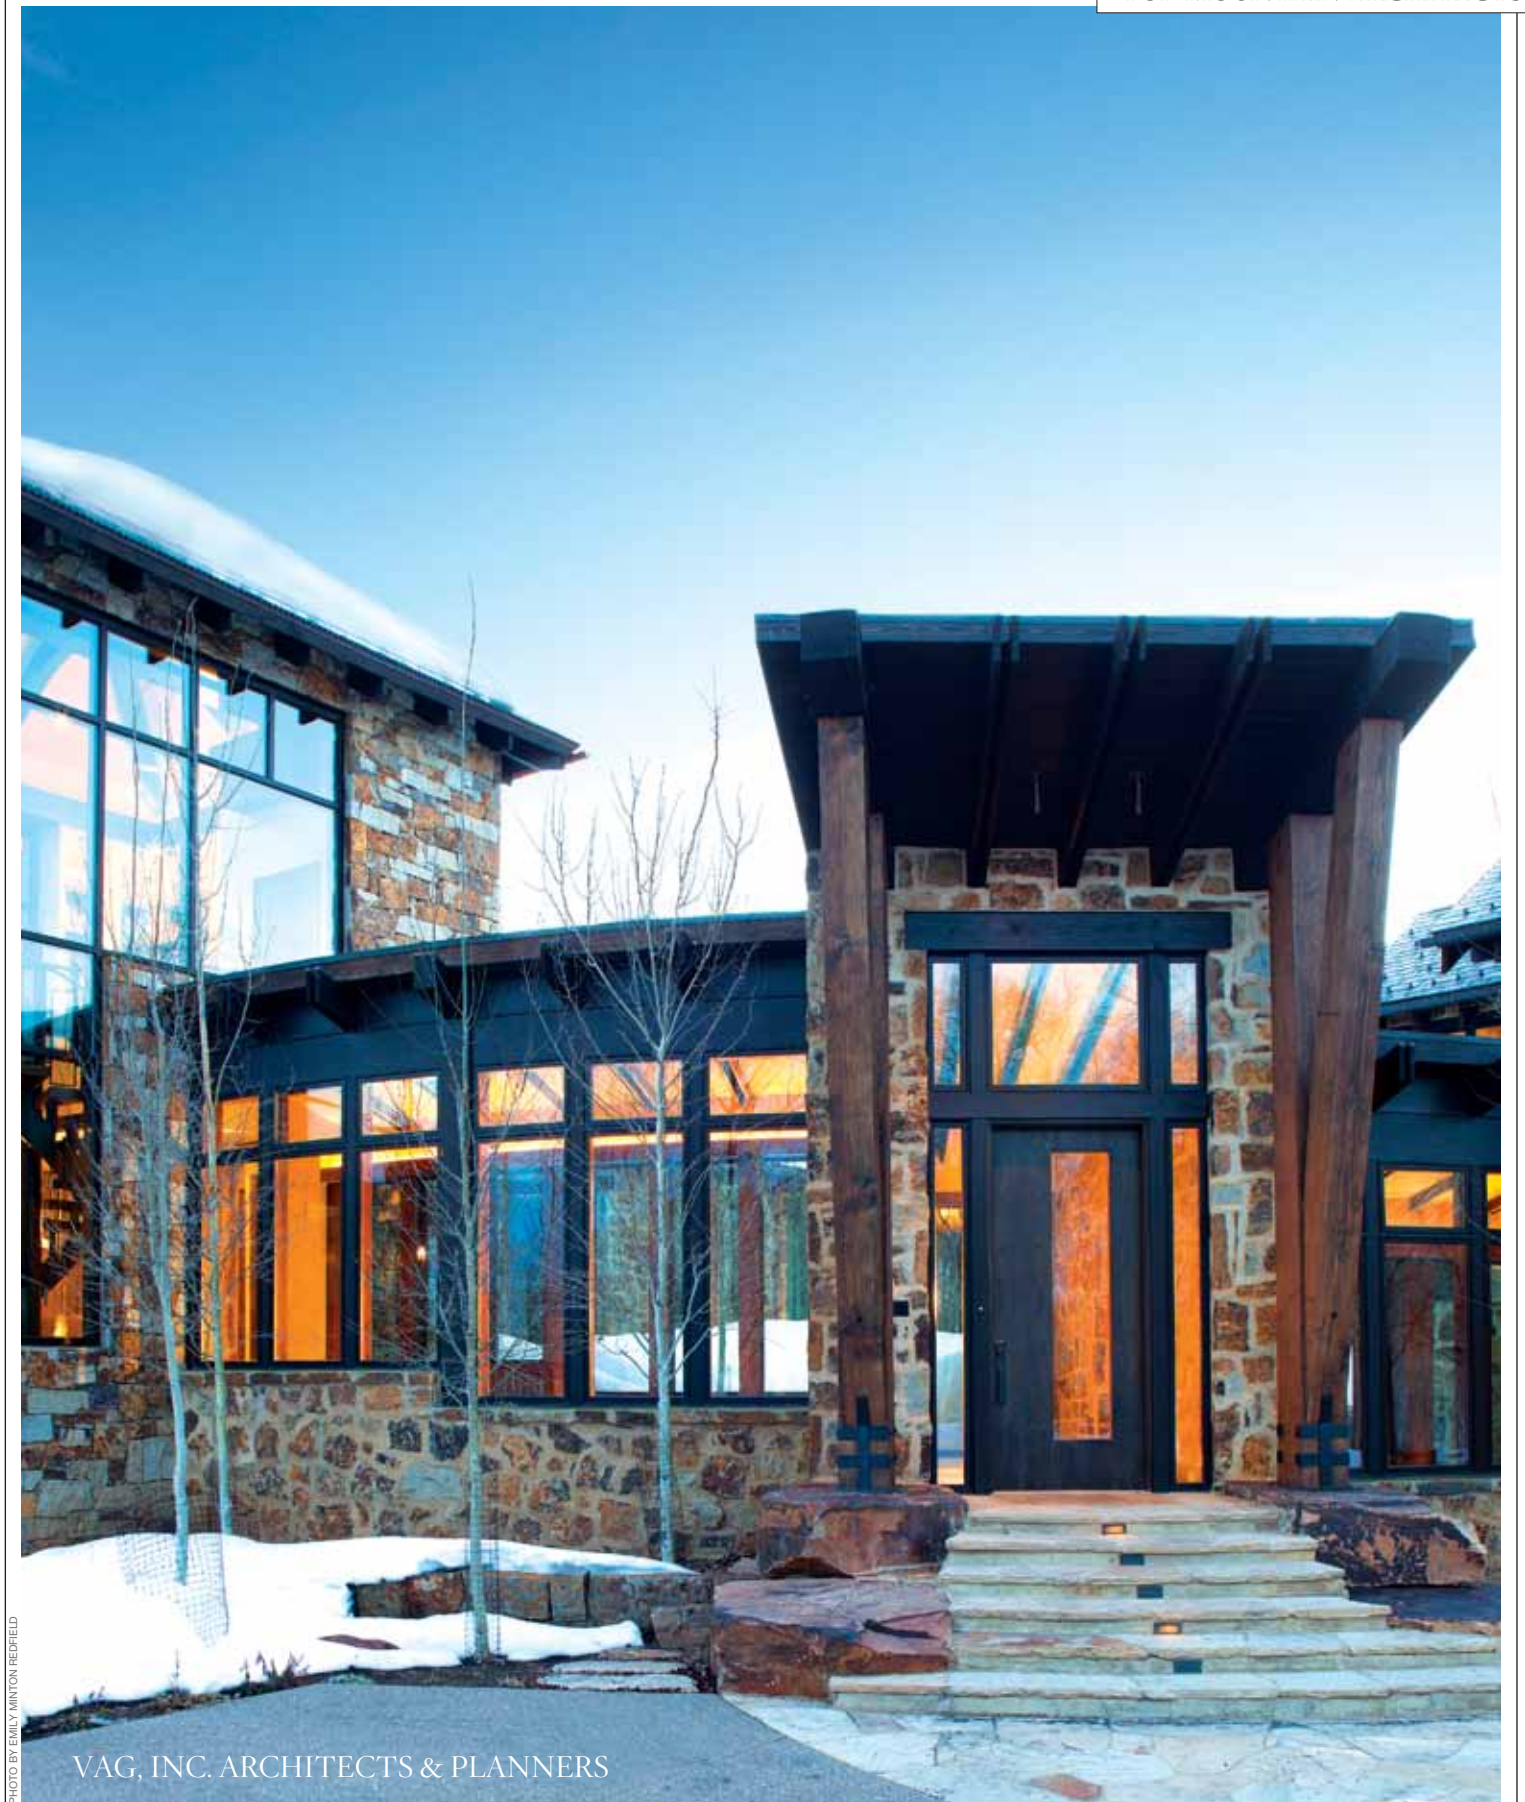

Gettliffe Architecture
303-449-9155, gettliffe.com
3014 Bluff Street, Unit 101
Boulder, CO 80301

Gies Architects
970-328-9280, giesarchitects.com
404 Broadway, Unit C
Eagle, CO 81631

Gerald Ross, Architects
970-728-0656, telluridearchitect.com
114 Aldasoro Road
Telluride, CO 81435

Graybeal Architects
970-704-1188, graybealarchitects.com
0188 Sunset Lane
Carbondale, CO 81623

Green Line Architects
970-963-6689, greenlinearchitects.com
65 N. Fourth Street, Suite 5
Carbondale, CO 81623

Hagman Architects
970-927-3822, hagmanarchitects.com
104 Midland Avenue, Suite 201
Basalt, CO 81621

Harry Teague Architects
970-927-4862,
harryteaguearchitects.com
129 Emma Road, Suite A
Basalt, CO 81621

Hart Howerton
415-439-2200, harthowerton.com
311 Main Street, P.O. Box 483
Park City, UT 84060

Hawtin Jorgensen Architects
307-733-4364, hawtinjorgensen.com
265 E. Kelly Avenue
Jackson, WY 83001

Hendricks Architecture
208-265-4001, hendricksarchitect.com
418 Pine Street
Sandpoint, ID 83864

High Plains Architects
406-896-0250, highplainsarchitects.com
2720 Minnesota Avenue
Billings, MT 59103

VAG INC.
ARCHITECTS &
PLANNERS

Vail, CO

*Brian Judge,
principal of VAg
Architects &
Planners,
took inspiration
from the glorious
mountain
surroundings to design
a window-rich
home that
celebrates
light, glass and
connectivity
to nature.*

NOVEMBER/
DECEMBER 2013

PHOTO BY EMILY WINTON REDFIELD

VAG, INC. ARCHITECTS & PLANNERS